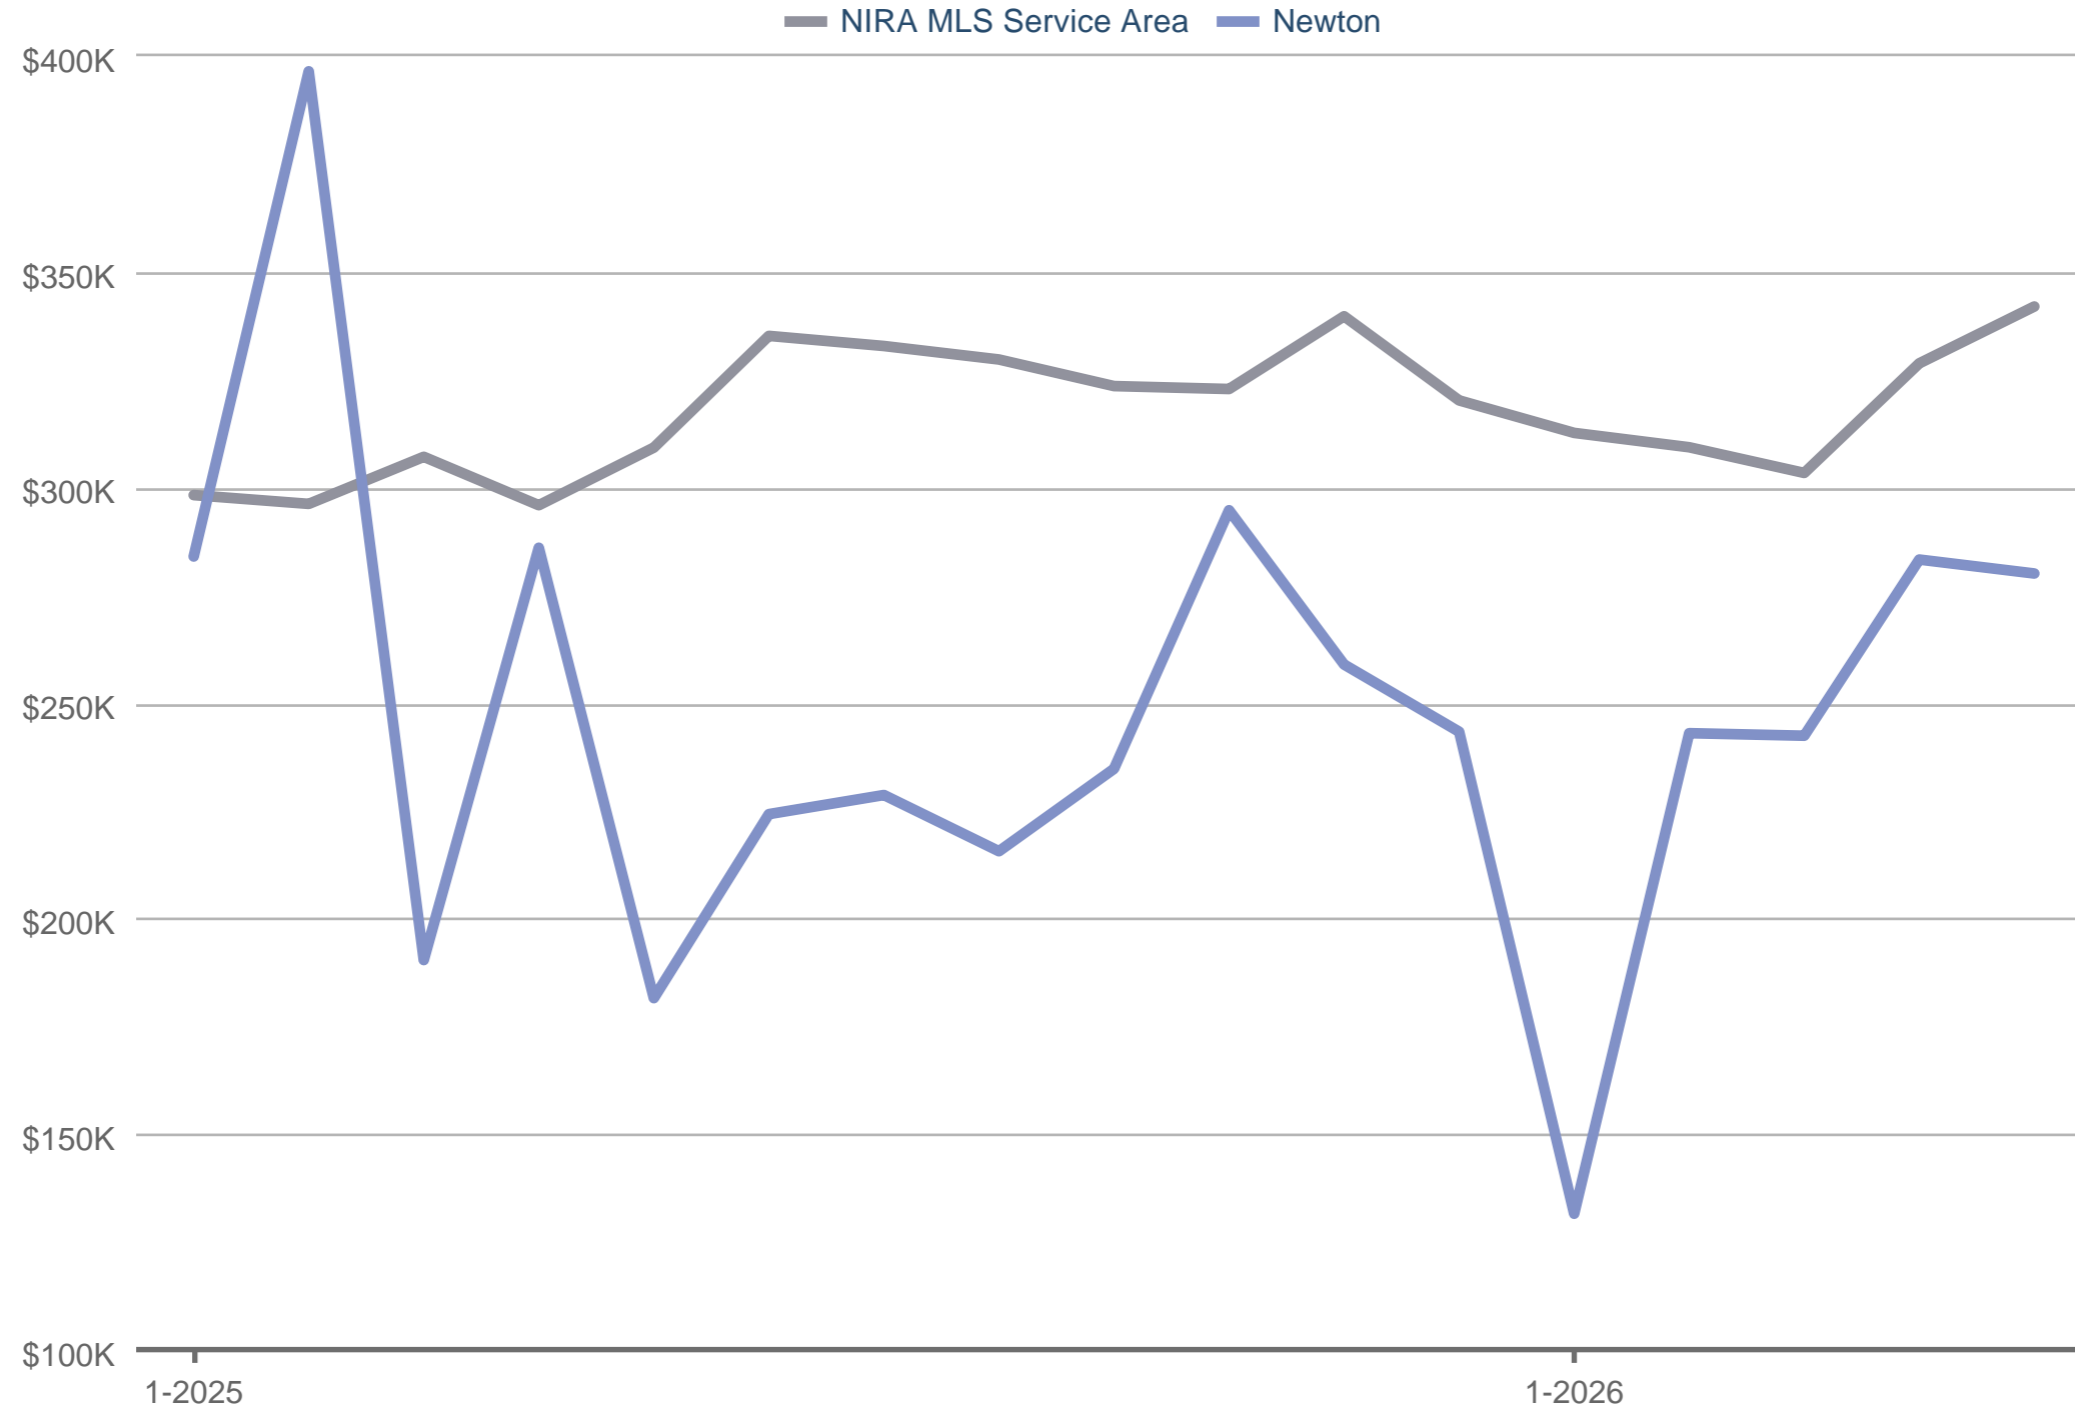

Average Sales Price

NIRA MLS Service Area & Newton: Single Family Detached
Each data point is one month of activity. Data is from June 3, 2026.